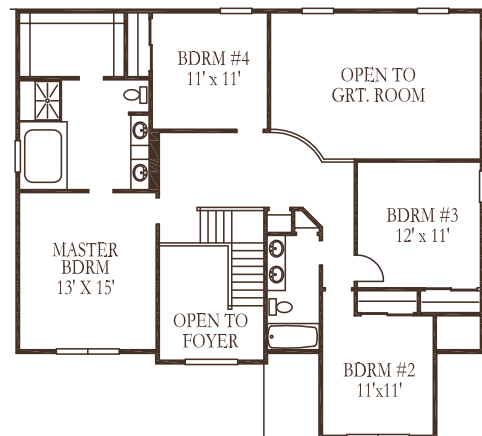

Iulianelli
Custom Homes

614.560.9241 | info@ich-builders.com | ich-builders.com

BECAUSE WE ARE CONSTANLY IMPROVING OUR PRODUCT, WE RESERVE TO REVISE, CHANGE AND OR SUBSTITUTE PRODUCTS FEATURES, DIMENSIONS, SPECIFICATIONS ARCHITECTURAL DETAILS AND DESIGN WITHOUT NOTICE. THIS BROCHURE IS FOR ILLUSTRATION PURPOSES ONLY AND IS NOT PART OF A LEGAL CONTRACT. PRICES ARE SUBJECT TO CHANGE WITHOUT NOTICE ROOM DIMENSIONS ARE APPROXIMATE. UNPUBLISHED WORK © CHATEAUX DESIGNS 2010