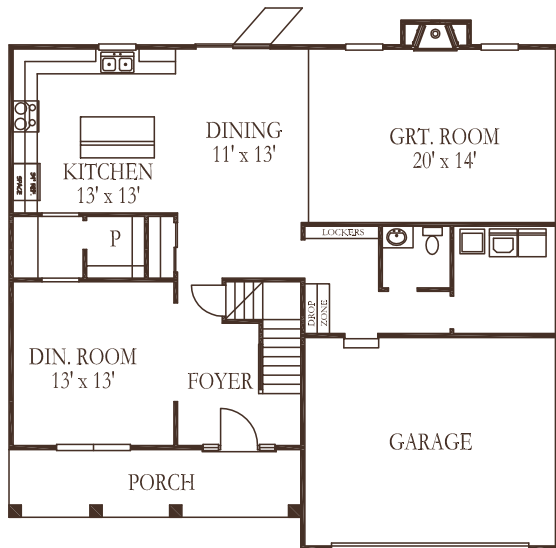

Iulianelli
Custom Homes

614.560.9241 | info@ich-builders.com | ich-builders.com

BECAUSE WE ARE CONSTANLY IMPROVING OUR PRODUCT, WE RESERVE TO REVISE, CHANGE AND OR SUBSTITUTE PRODUCTS FEATURES, DIMENSIONS, SPECIFICATIONS ARCHITECTURAL DETAILS AND DESIGN WITHOUT NOTICE. THIS BROCHURE IS FOR ILLUSTRATION PURPOSES ONLY AND IS NOT PART OF A LEGAL CONTRACT. PRICES ARE SUBJECT TO CHANGE WITHOUT NOTICE ROOM DIMENSIONS ARE APPROXIMATE. UNPUBLISHED WORK © CHATEAUX DESIGNS 2010