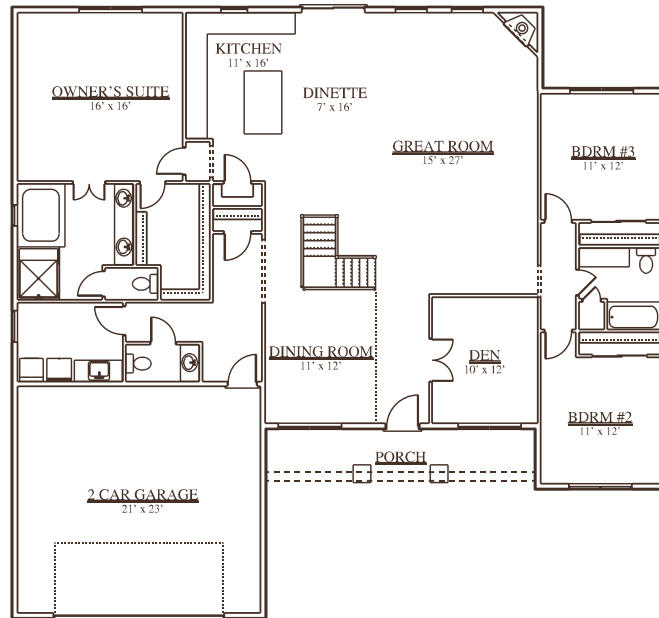

Iulianelli
Custom Homes

614.560.9241 | info@ich-builders.com | ich-builders.com

BECAUSE WE ARE CONSTANTLY IMPROVING OUR PRODUCT, WE RESERVE TO REVISE, CHANGE AND OR SUBSTITUTE PRODUCTS FEATURES, DIMENSIONS, SPECIFICATIONS, ARCHITECTURAL DETAILS AND DESIGN WITHOUT NOTICE. THIS BROCHURE IS FOR ILLUSTRATION PURPOSES ONLY AND IS NOT PART OF A LEGAL CONTRACT. PRICES ARE SUBJECT TO CHANGE WITHOUT NOTICE. ROOM DIMENSIONS ARE APPROXIMATE. UNPUBLISHED WORK © CHATEAUX DESIGNS 2010