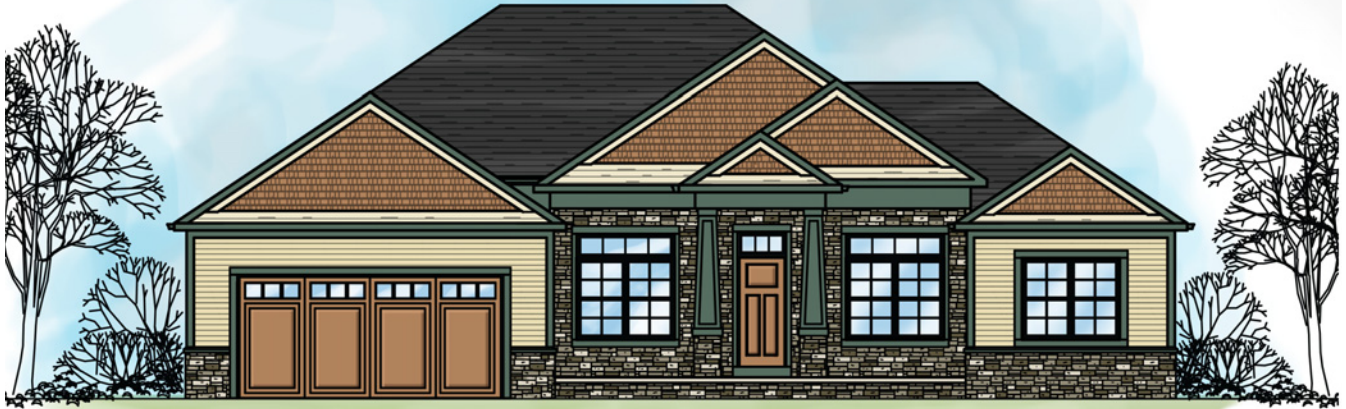

HARTFORD MODEL // 2,400 sqft

OVERALL sq ft	2,400
BEDROOMS	3
BATHROOMS	2.5
OVERALL WIDTH	60'
OVERALL DEPTH	60'

CUSTOM SOLUTIONS

Build from one of ICH's custom model plans.
All plans can be modified.

Build from a completely new plan.
Designed for you by ICH.