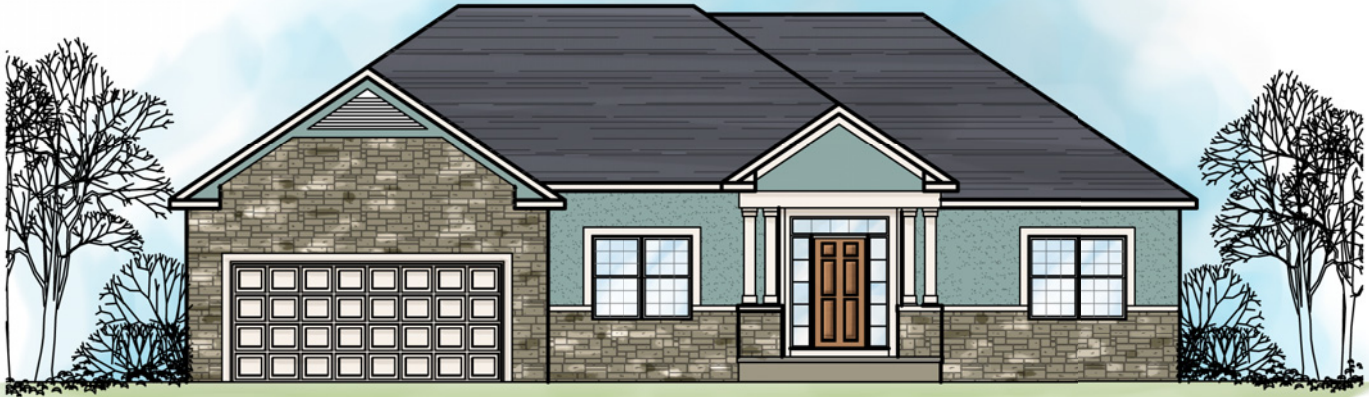

# CAMDEN MODEL // 2,050 sqft

OVERALL sq ft	2,050
BEDROOMS	3
BATHROOMS	2
OVERALL WIDTH	59'
OVERALL DEPTH	58'