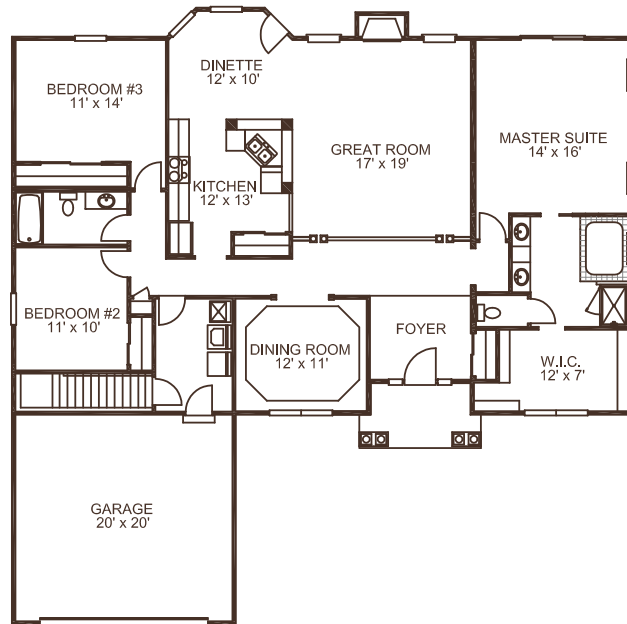

Iulianelli
— Custom Homes —

614.560.9241 | info@ich-builders.com | ich-builders.com

BECAUSE WE ARE CONSTANTLY IMPROVING OUR PRODUCT, WE RESERVE TO REVISE, CHANGE AND OR SUBSTITUTE PRODUCTS FEATURES, DIMENSIONS, SPECIFICATIONS, ARCHITECTURAL DETAILS AND DESIGN WITHOUT NOTICE. THIS BROCHURE IS FOR ILLUSTRATION PURPOSES ONLY AND IS NOT PART OF A LEGAL CONTRACT. PRICES ARE SUBJECT TO CHANGE WITHOUT NOTICE. ROOM DIMENSIONS ARE APPROXIMATE. UNPUBLISHED WORK © CHATEAUX DESIGNS 2010